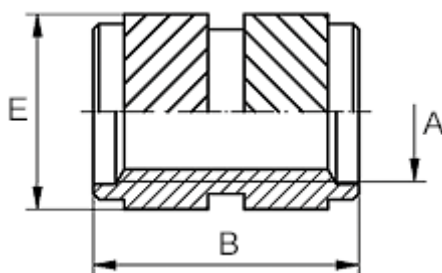

Data Sheet

Article number: 12864000035800

Description: KLEE coil 864 000 035.800
M3,5 Brass

Measures

Female thread A	= M3,5
Length B	= 7.2
Min distance to edge	= 2.2
Outer diameter E	= 5.4
Recommended bore diameter $W + 0.1$	= 4.8